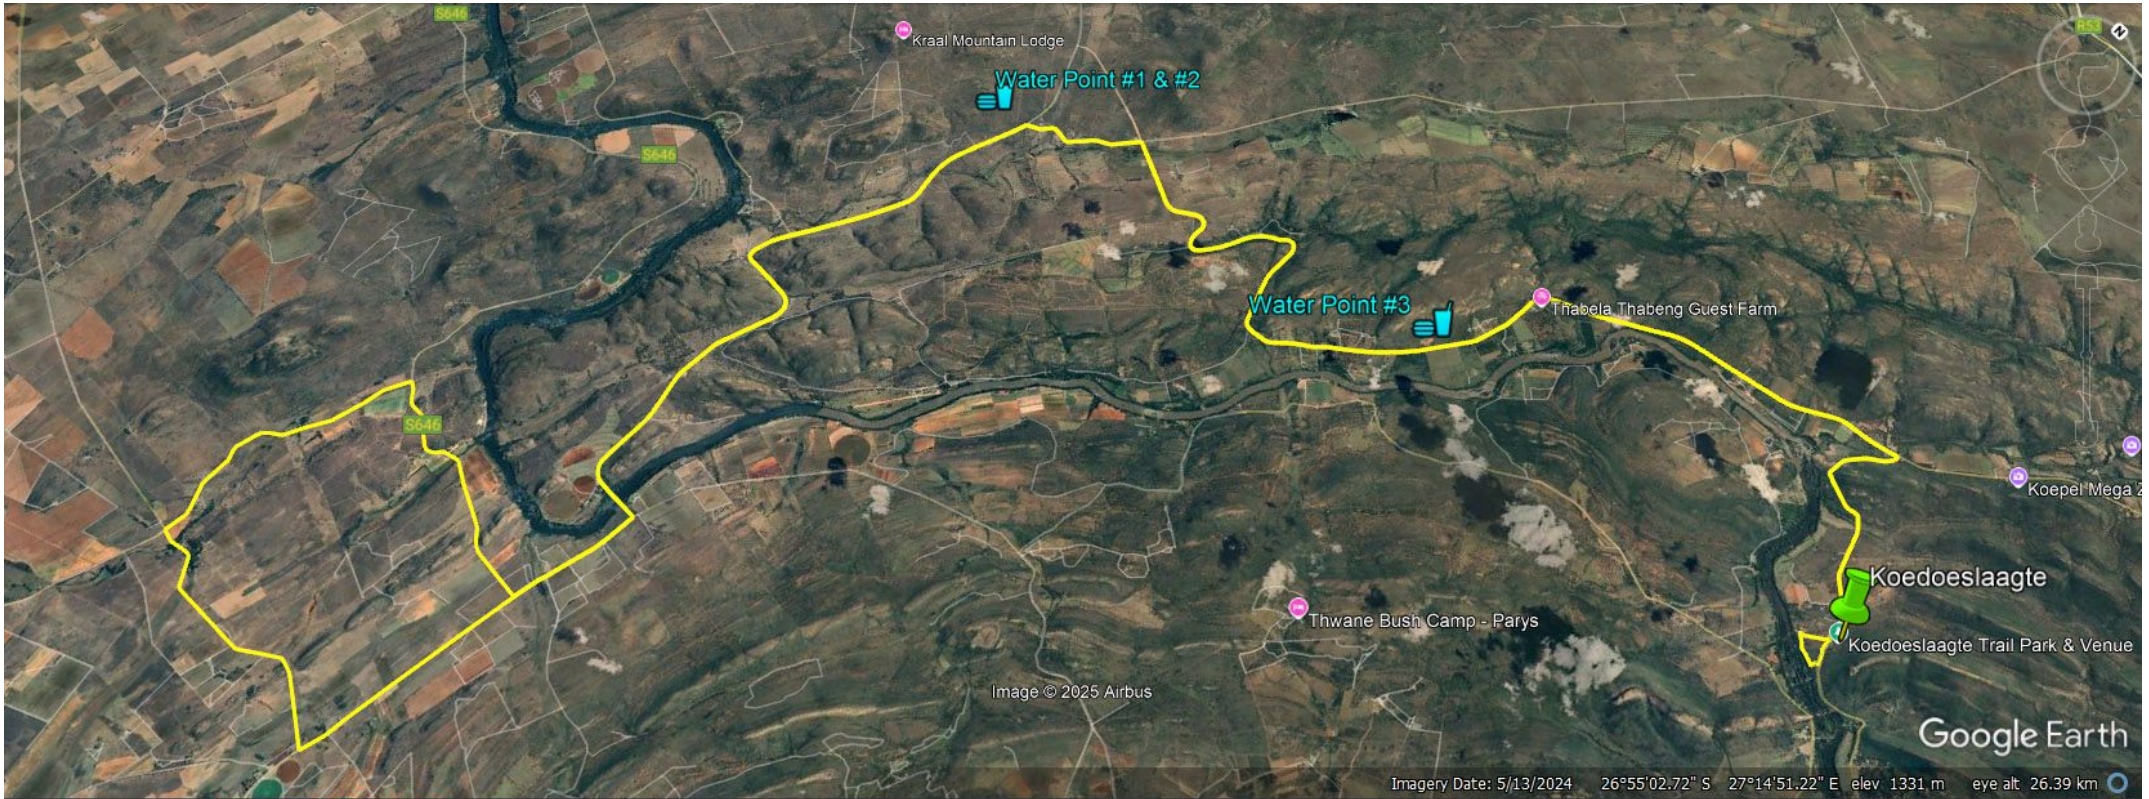

# 92km Crater Cruise

Graph: Min, Avg, Max Elevation: 1318, 1362, 1471 m  
Range Totals: Distance: 91 km | Elev Gain/Loss: 1024 m, -1025 m | Max Slope: 7.7%, -8.2% | Avg Slope: 1.9%, -1.9%